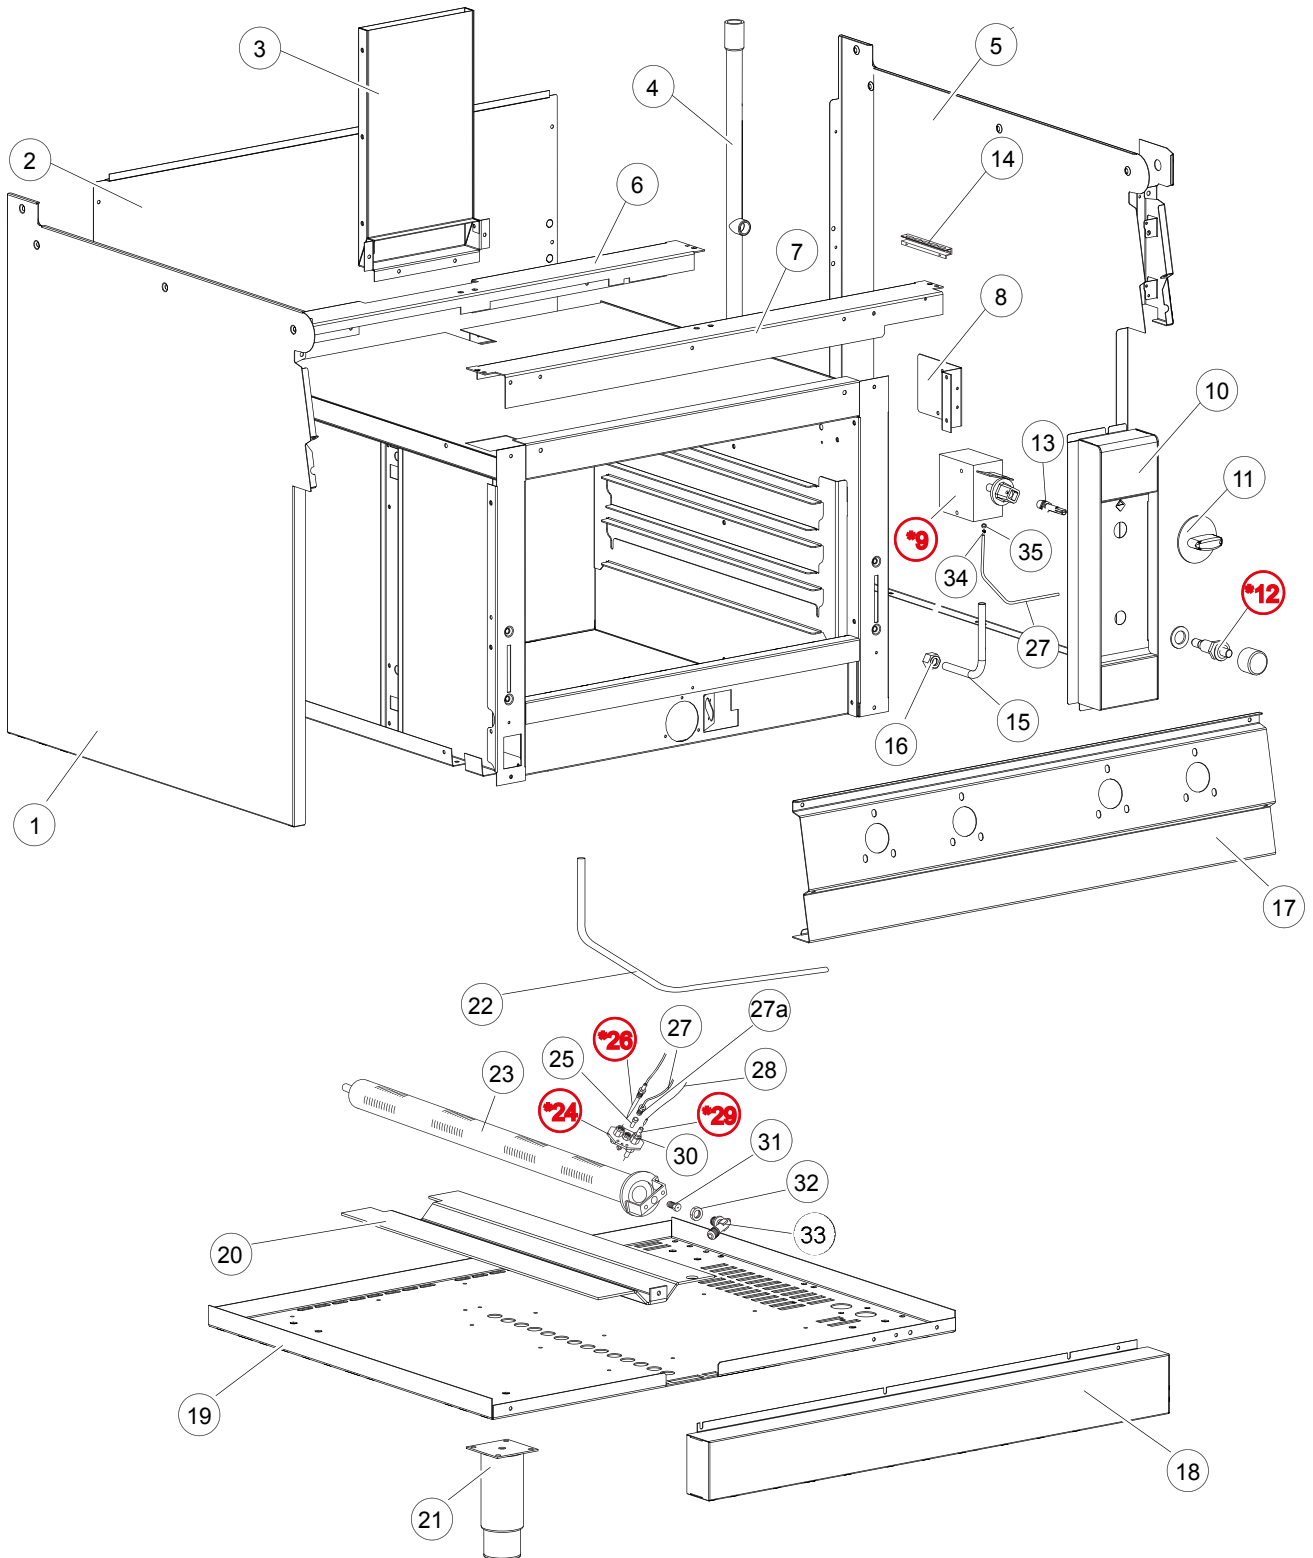

baron

QUEEN7
GAS RANGES / CUCINE A GAS

Table_E

EDITION 11 2018

* >>> Ricambio consigliato/raccomendato part
#>>> Accessorio/accessory

CR1012249 - CR1012369 - CR1012489 - CR1012499 Q70PC-PCV/G1206

CR1012259 - CR1012389 - CR1012509 - CR1012519 Q70PC-PCV/G1216

QUEEN7
GAS RANGES / CUCINE A GAS

Table_A