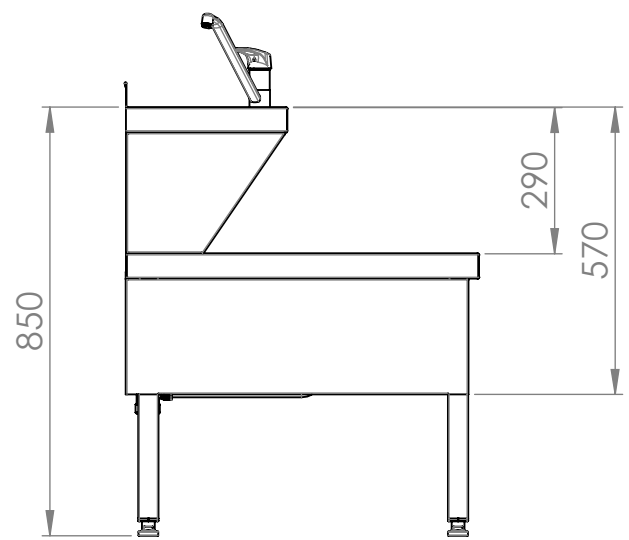

1		CAD Change	5.2.2019	VelartZ								
Index	Rev.-No.	Description of modification	Date	Name								
BLANCO PROFESSIONAL		Scale	M 1:15	Group	100	Status	freigegeben	Document type	KDI	Std. paper-size	A4	
		Material		Surface								
		Datum	05.02.2019	Name	VelartZ	Document item-no.		2000256478.01				
Tolerances according to ISO 2768-cL		Drawn	18.02.2019	Checked	KelnarM	SAP material-no.		00566255				
		Approved	18.02.2019	KelnarM								
Origin		Description										
		HAU-P 5X7 HAU-P 5X7 HAU-P 5X7										
Notice:								2000126128	Sheet	1	of	1