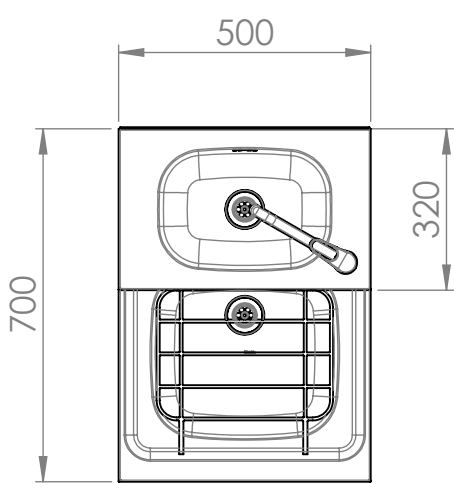

1		CAD Change	5.2.2019	VelartZ								
Index	Rev.-No.	Description of modification	Date	Name								
BLANCO PROFESSIONAL		Scale	M 1:15	Group	100	Status	freigegeben	Document type	KDI	Std. paper-size	A4	
		Material		Surface								
		Datum	05.02.2019	Name	VelartZ	Document item-no.		2000256478.01				
Tolerances according to ISO 2768-cL		Drawn	18.02.2019	Checked	KelnarM	SAP material-no.		00566255				
		Approved	18.02.2019	KelnarM								
Origin		Description										
		HAU-P 5X7 HAU-P 5X7 HAU-P 5X7										
Notice:								2000126128	Sheet	1	of	1