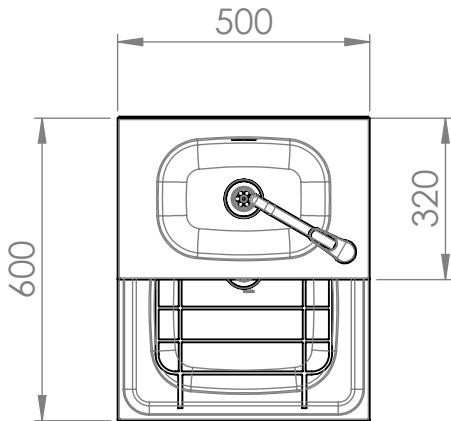

1

2

3

4

1		CAD Change						5.2.2019	VelartZ		
Index	Rev.-No.	Description of modification						Date	Name		
BLANCO PROFESSIONAL		Scale	M 1:15	Group	100	Status	freigegeben	Document type	KDI	Std. paper-size	A4
		Material						Surface			
		Datum		Name		Document item-no.		2000256476.01			
Tolerances according to ISO 2768-cL		Drawn		05.02.2019		VelartZ		SAP material-no.			00566645
		Checked		18.02.2019		KelnarM					
		Approved		18.02.2019		KelnarM					
Origin		Description									
		HAU-P 5x6 HAU-P 5x6 HAU-P 5x6									
Notice:							2000126138	Sheet	1	of	1