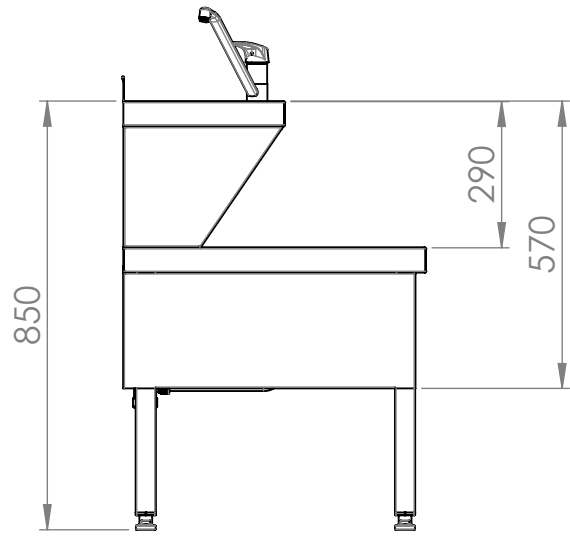

1

2

3

4

1		CAD Change						5.2.2019	VelartZ		
Index	Rev.-No.	Description of modification						Date	Name		
BLANCO PROFESSIONAL		Scale	M 1:15	Group	100	Status	freigegeben	Document type	KDI	Std. paper-size	A4
		Material						Surface			
		Datum		Name		Document item-no.		2000256476.01			
Tolerances according to ISO 2768-cL		Drawn		05.02.2019		VelartZ		SAP material-no.			00566645
		Checked		18.02.2019		KelnarM					
		Approved		18.02.2019		KelnarM					
Origin		Description									
		HAU-P 5x6 HAU-P 5x6 HAU-P 5x6									
Notice:							2000126138	Sheet	1	of	1